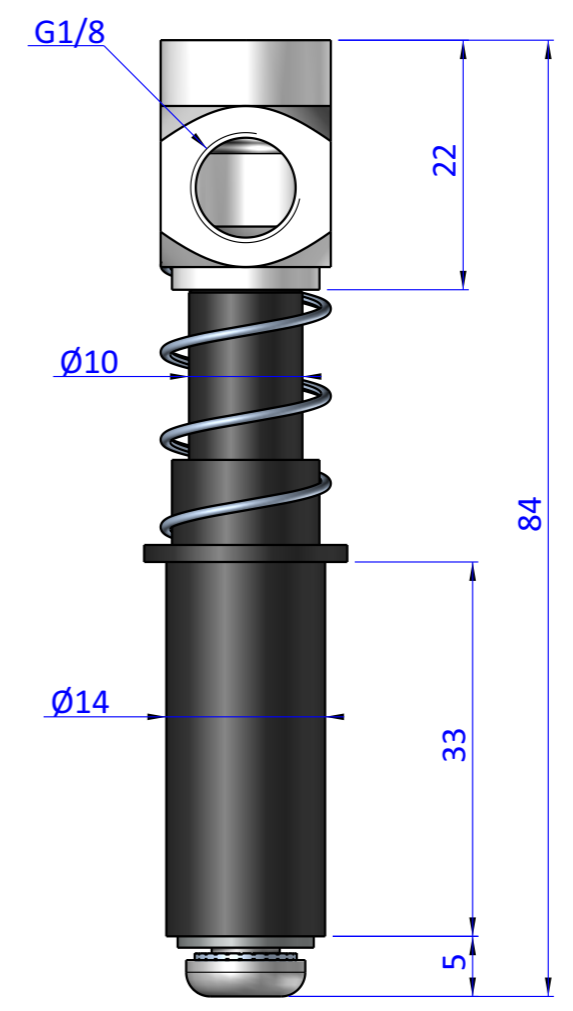

THE PROPERTY OF THE DRAWING IS ESTABLISHED BY LAW. IT IS FORBIDDEN TO PRODUCE OR SHOW IT TO THIRD PART. WITHOUT A WRITTEN AGREEMENT.

Item	Name	Qty.
1	GGD.14.2	1
2	GGD.14.15	1
3	GGD.14.18.18.1	1
4	M.15X40	1
5	R.6	1
6	R.6.SCH	1
7	V.TBCE6X12.BUTT	1

Format A3
UNI 936-76

 FPS FPSERVICES AUTOMATION		DESIGNED FROM		REVIEW
		FPS Automation		A
GENERAL TOLERANCE		DATE	WEIGHT	
UNI - ISO 2768		03/03/2021	0,032kg	
CLASSE f		CODE	CA.GGD.14181815	
DESCRIPTION		CA.GGD.14181815		